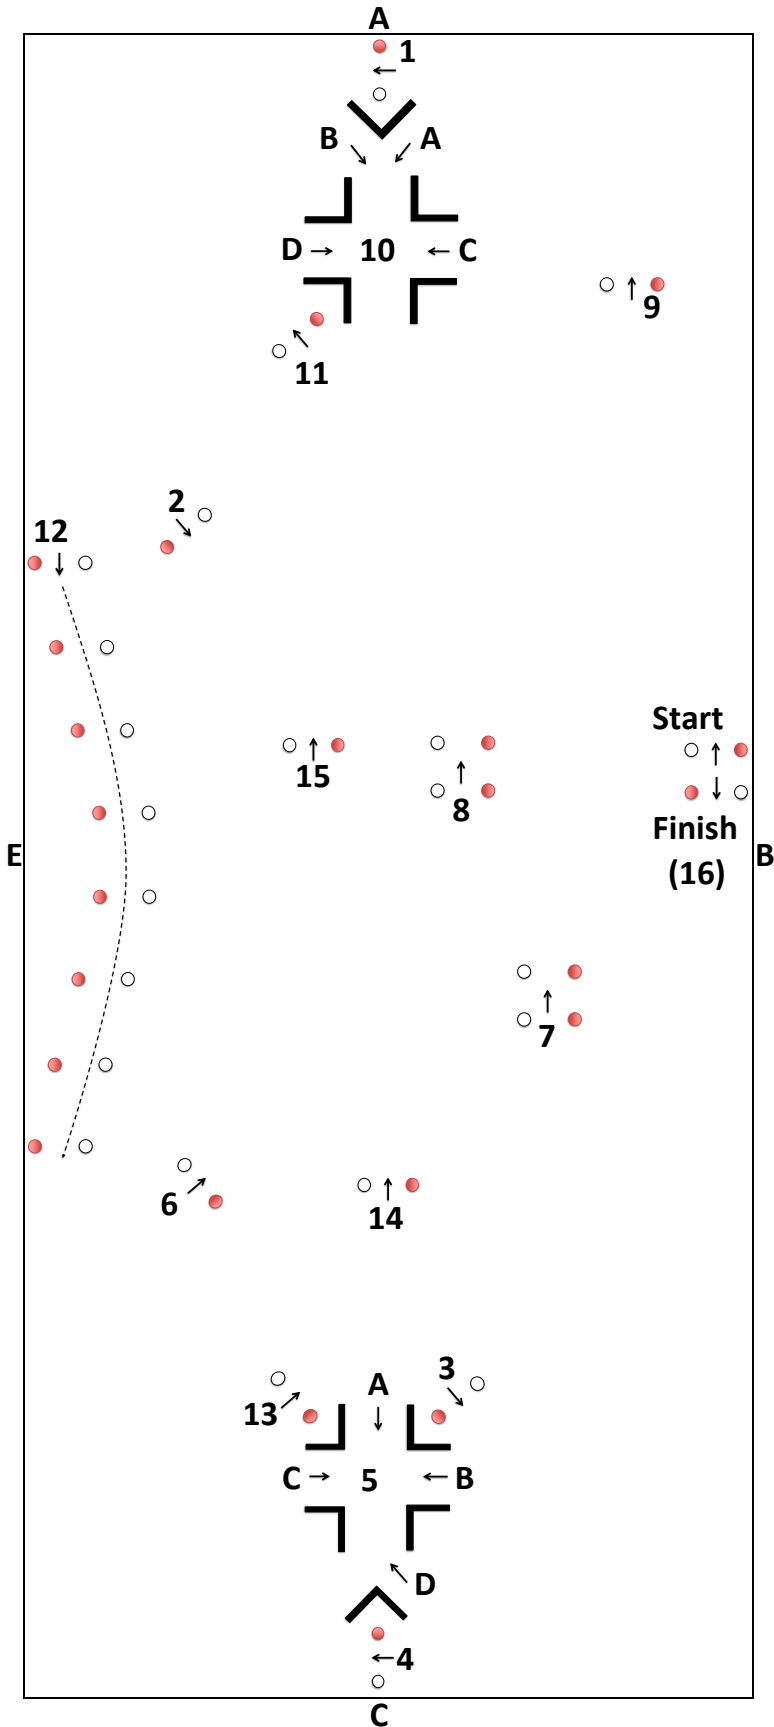

# Stonebridge Carriage Driving Club

### Tentative Schedule:

**10am** Coffee, course walk, and warm up

**11am** Derby (practice and 1st round)

**12:30** Lunch

**2pm** Derby (2nd and 3rd round)

Only two best times will be counted

**Categories:** Single Pony

Single Horse

Multiple Hitch

Prices for first and second place in each category.

**Entry fee:** \$20 per hitch

Entry includes stall, hay, coffee/tea, lunch, refreshments, and prizes for winners.

**Max. 12 entries**